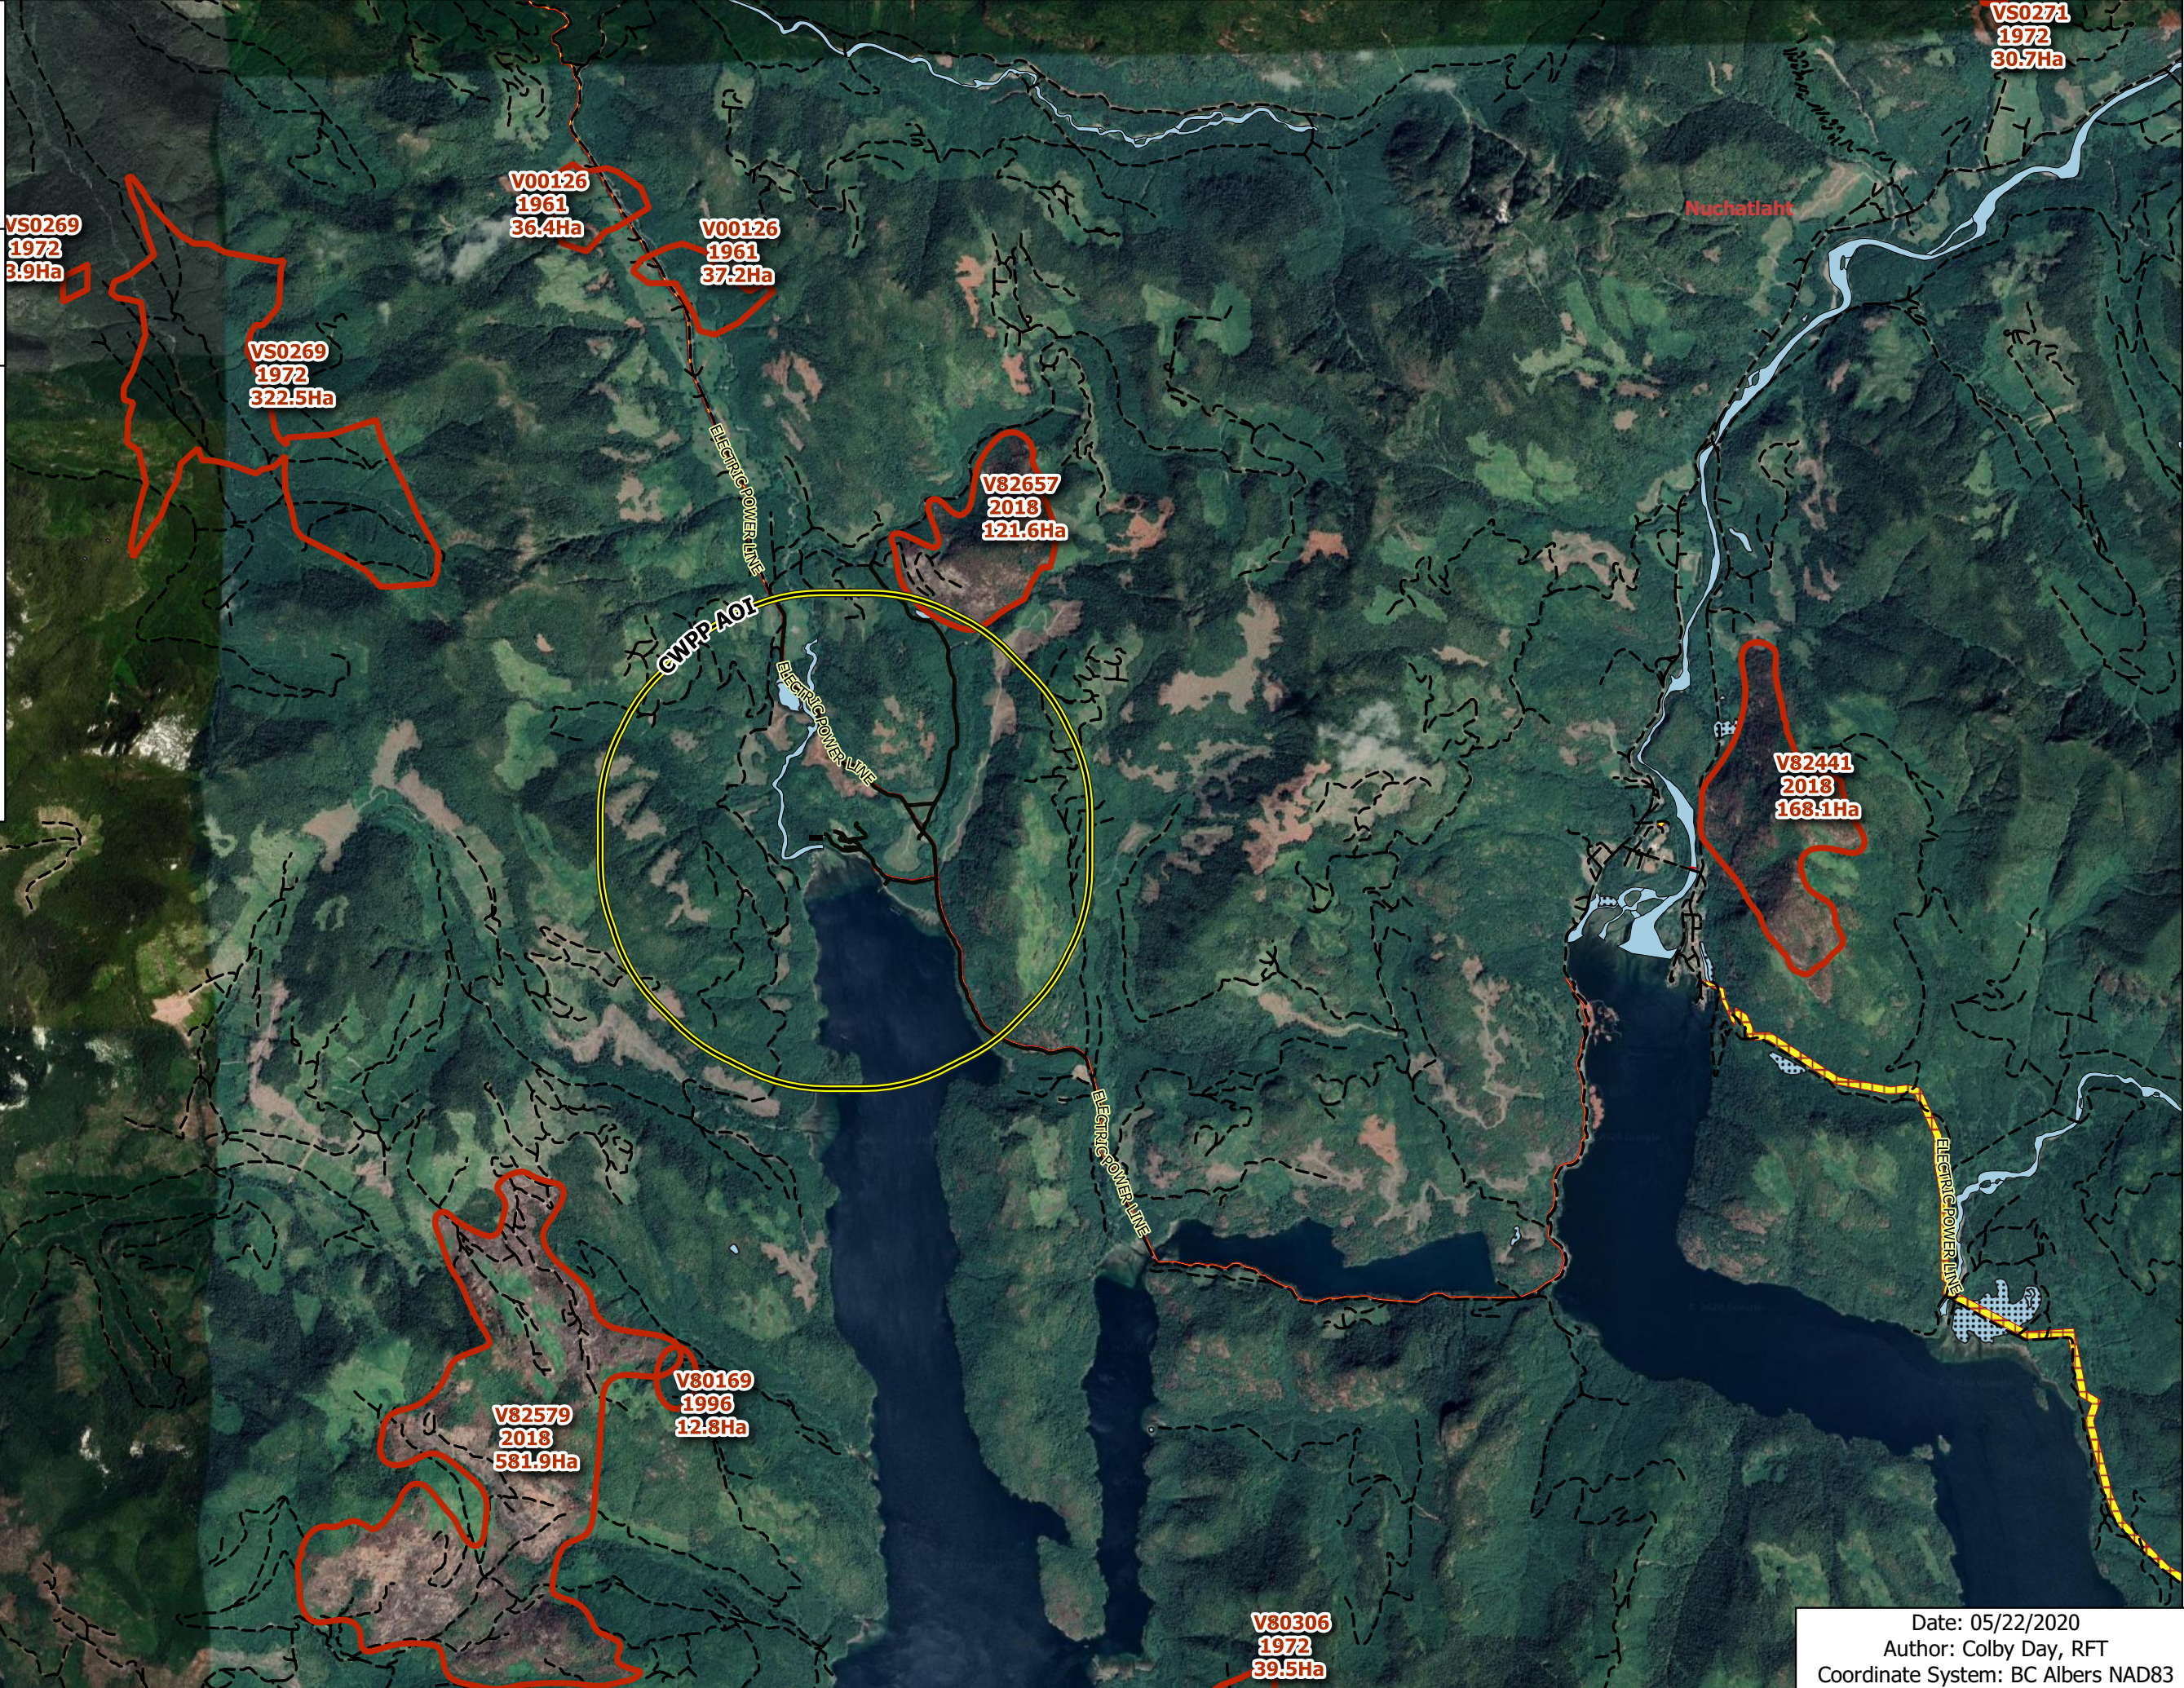

**Nuchatlaht Community Wildfire  
Protection Plan Area of Interest  
Historical Fires Map**

Scale: 1:50000  
Strathcona Regional District  
Electoral Area A  
Nuchatlaht Reserve

**Legend**

- Access\_Roads
- - - Resource Roads
- CWPP AOI
- Historical Fires
- Crown Tenure - Utilities
- Lakes
- Major Rivers
- Wetlands

Google Satellite

02550751000 m

Date: 05/22/2020  
Author: Colby Day, RFT  
Coordinate System: BC Albers NAD83