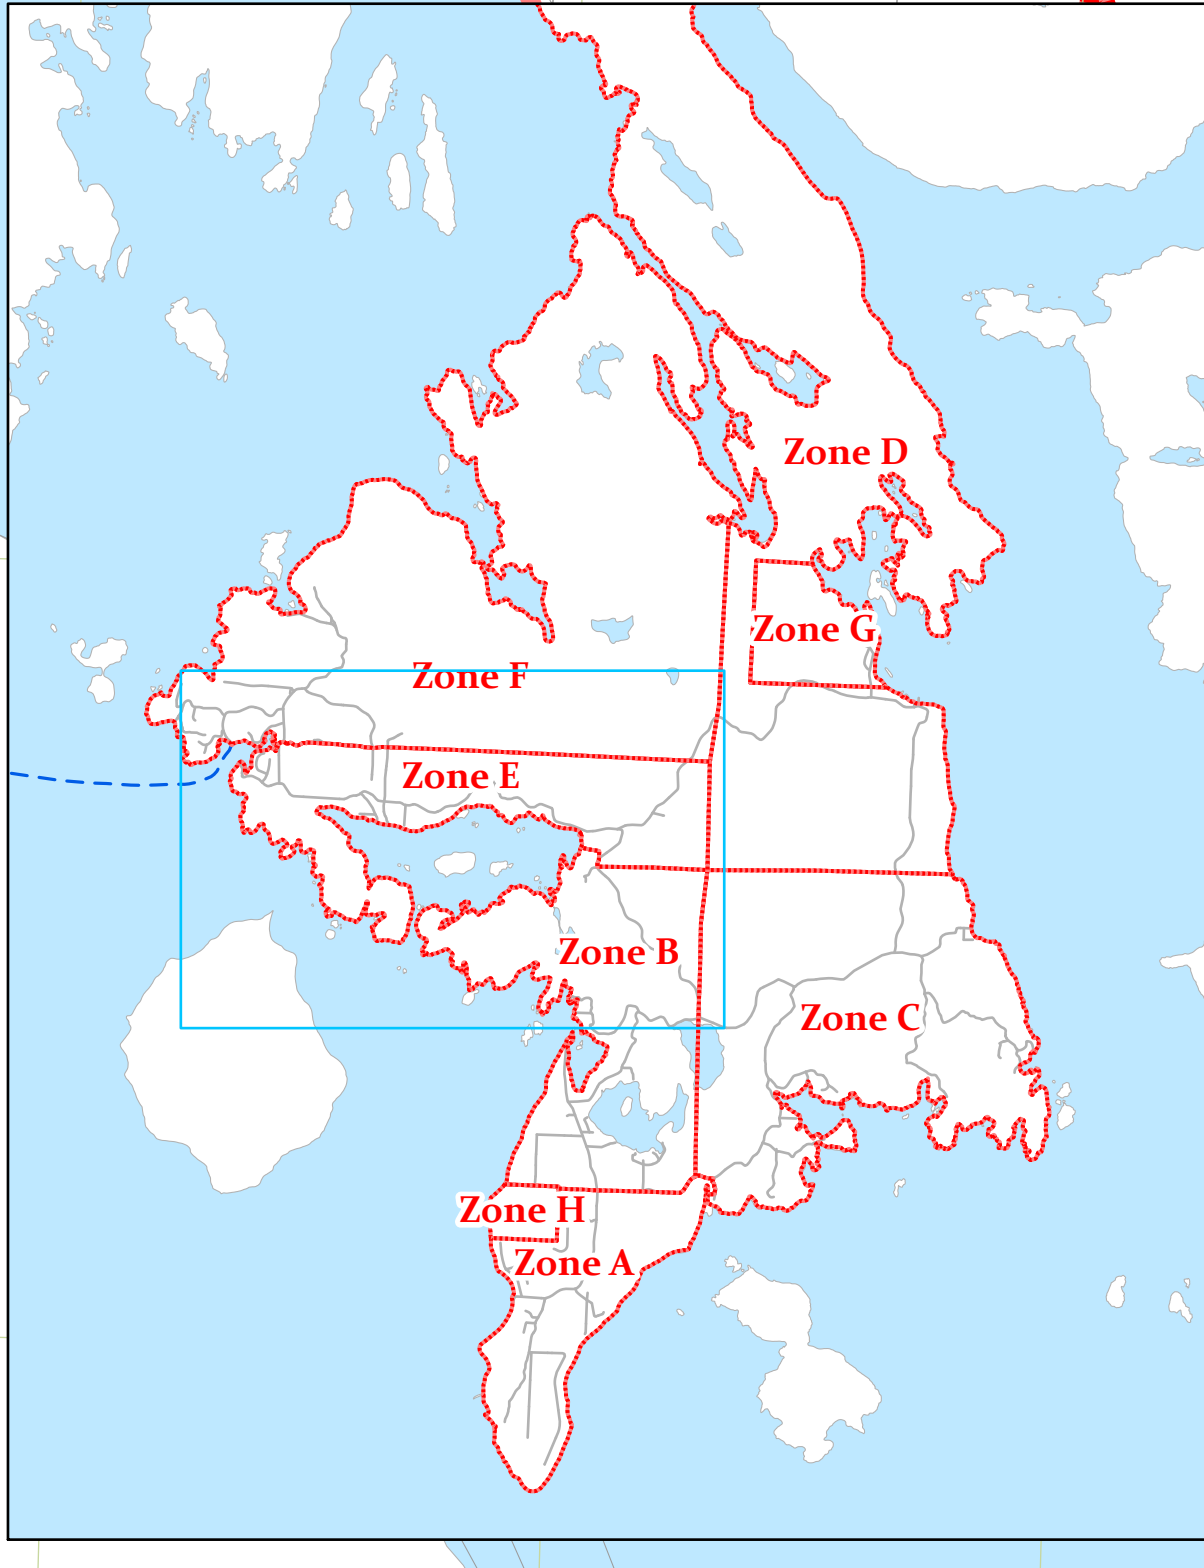

- Assembly Point
- Reception Centre
- Evacuation Route
- Evacuation Zones

Evacuation Zone	
A	Smelt Bay
B	Manson's Landing
C	Cortes Bay
D	Squirrel Cove
E	Whaletown South
F	Whaletown North
G	Klahoose
H	Paukanum

Feb 09, 2018  
U:\mimg\Evacuation\Map\Evac\_Maps\Map.docx

Green Mountain

**Evac Zone F  
Whaletown North**

**Evac Zone E  
Whaletown South**

**Whaletown @ Gorge Harbour**

**Evac Zone B  
Manson's Landing**

Tide Islets

Deadman Island

Cat Island

Manson's Bay

Manson's Landing

Uganda Pa

Gorge Harbour

Pill Islets

False Gorge

Bee Islets

Tan Island

Anvil Lake

Delight (Little Barret's) Lake

Nutshell (Green) Lake